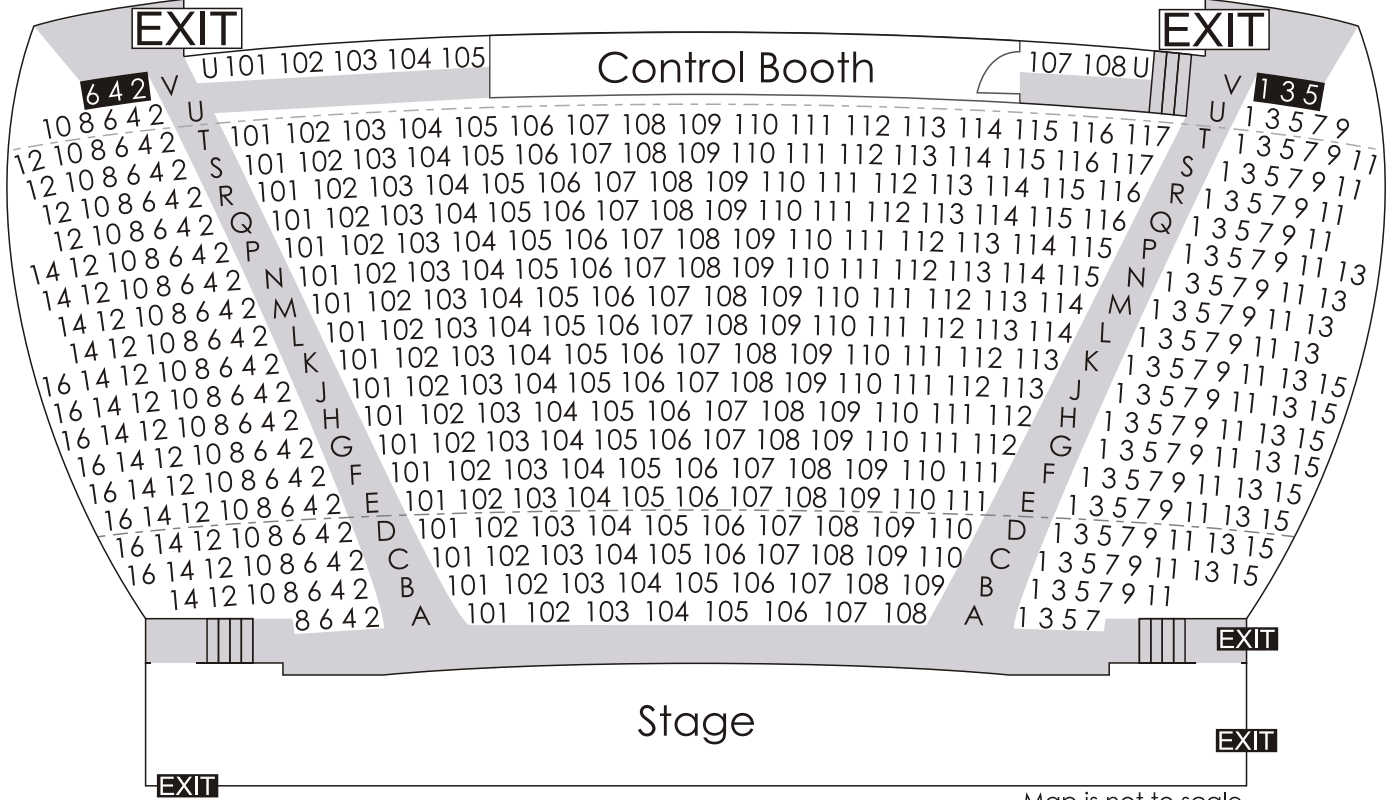

# Bella Rose Arts Centre Seating Plan

**Balcony Right**  
Even Numbered Seats

**Balcony Centre**  
Seats 101 to 116

**Balcony Left**  
Odd Numbered Seats

**Orchestra Right**  
Even Numbered Seats

**Orchestra Centre**  
Seats 101 to 117

**Orchestra Left**  
Odd Numbered Seats

Map is not to scale.

## Legend

<b>EXIT</b> Standard Entrance/Exit	A Seating Row Letter	----- Change of Floor Grade
<b>EXIT</b> Emergency Exit Only	105 Seat Number	≡ Stairs
	<b>105</b> Accessibility Seating	▨ Aisles

**For Tickets**