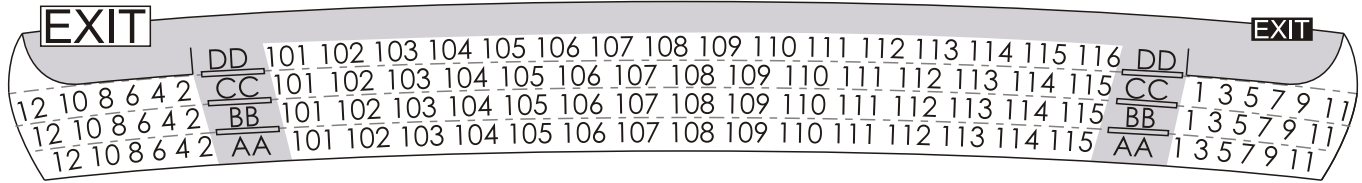

# Bella Rose Arts Centre Seating Plan

**Balcony Right**  
Even Numbered Seats

**Balcony Centre**  
Seats 101 to 116

**Balcony Left**  
Odd Numbered Seats

**Orchestra Right**  
Even Numbered Seats

**Orchestra Centre**  
Seats 101 to 117

**Orchestra Left**  
Odd Numbered Seats

Map is not to scale.

## Legend

<b>EXIT</b> Standard Entrance/Exit	A Seating Row Letter	----- Change of Floor Grade
<b>EXIT</b> Emergency Exit Only	105 Seat Number	≡ Stairs
	<b>105</b> Accessibility Seating	▨ Aisles

**For Tickets**